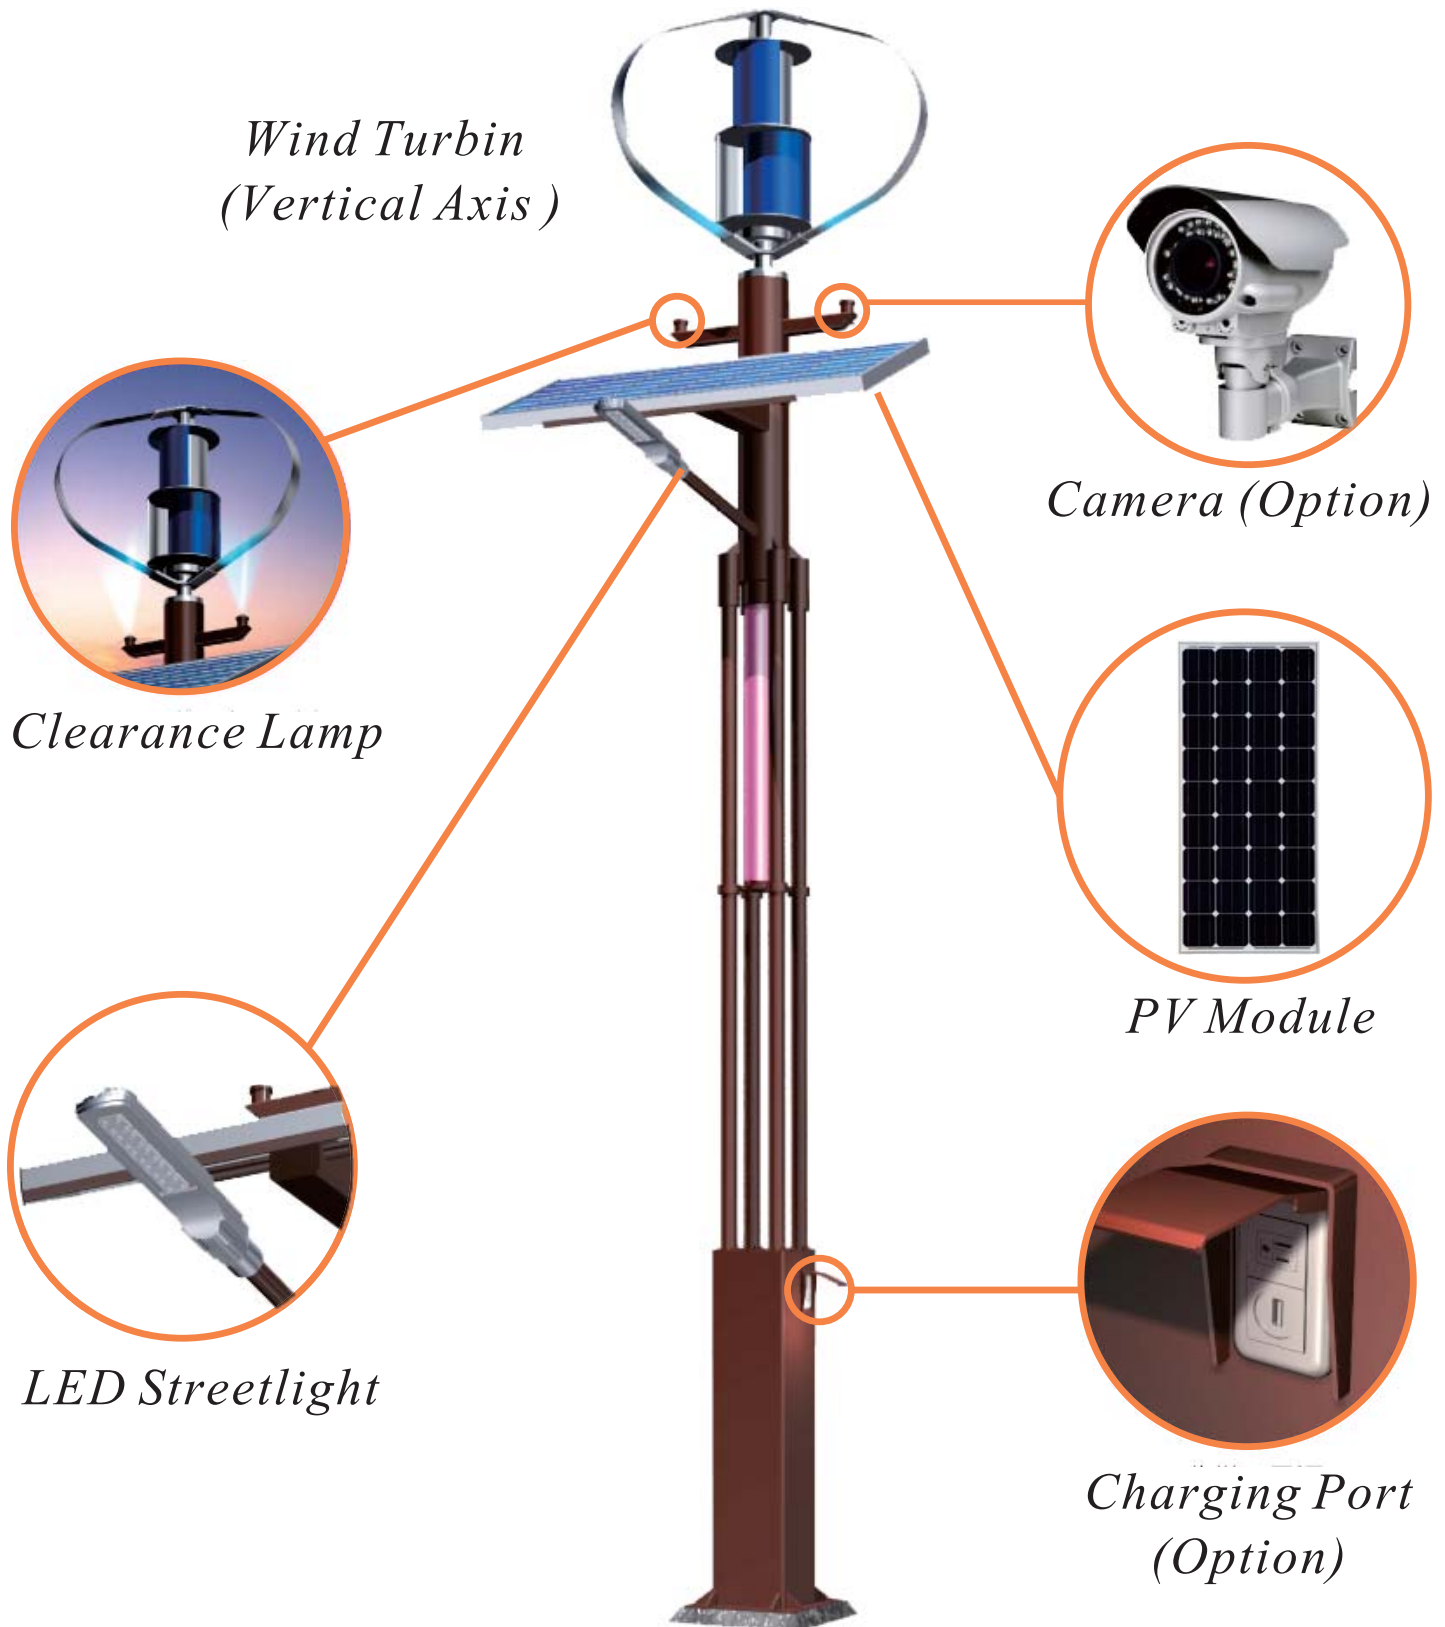

Wind-Solar Complementary Landscape light

FESL-C SERIES

*Wind Turbin
(Vertical Axis)*

Camera (Option)

Clearance Lamp

PV Module

LED Streetlight

*Charging Port
(Option)*